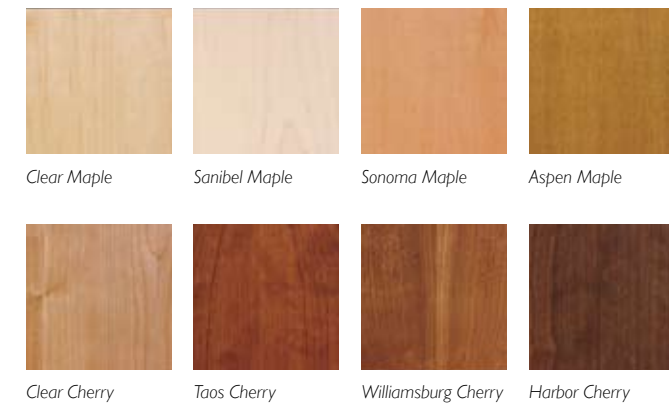

© 2008 ORG. Item #9951  
3/08 Printed in U.S.A.

**Style**

Classic or contemporary? Somewhere in between? Set the style of your ORG solution with your choice of door/drawer styles, finishes, trim, and hardware.

**Find your finish**

Love to make a match or mix things up? ORG follows your lead with a selection of standard finishes and the ability to color-match your interior trim or favorite furniture. Custom finishes are also available, as well as unfinished.